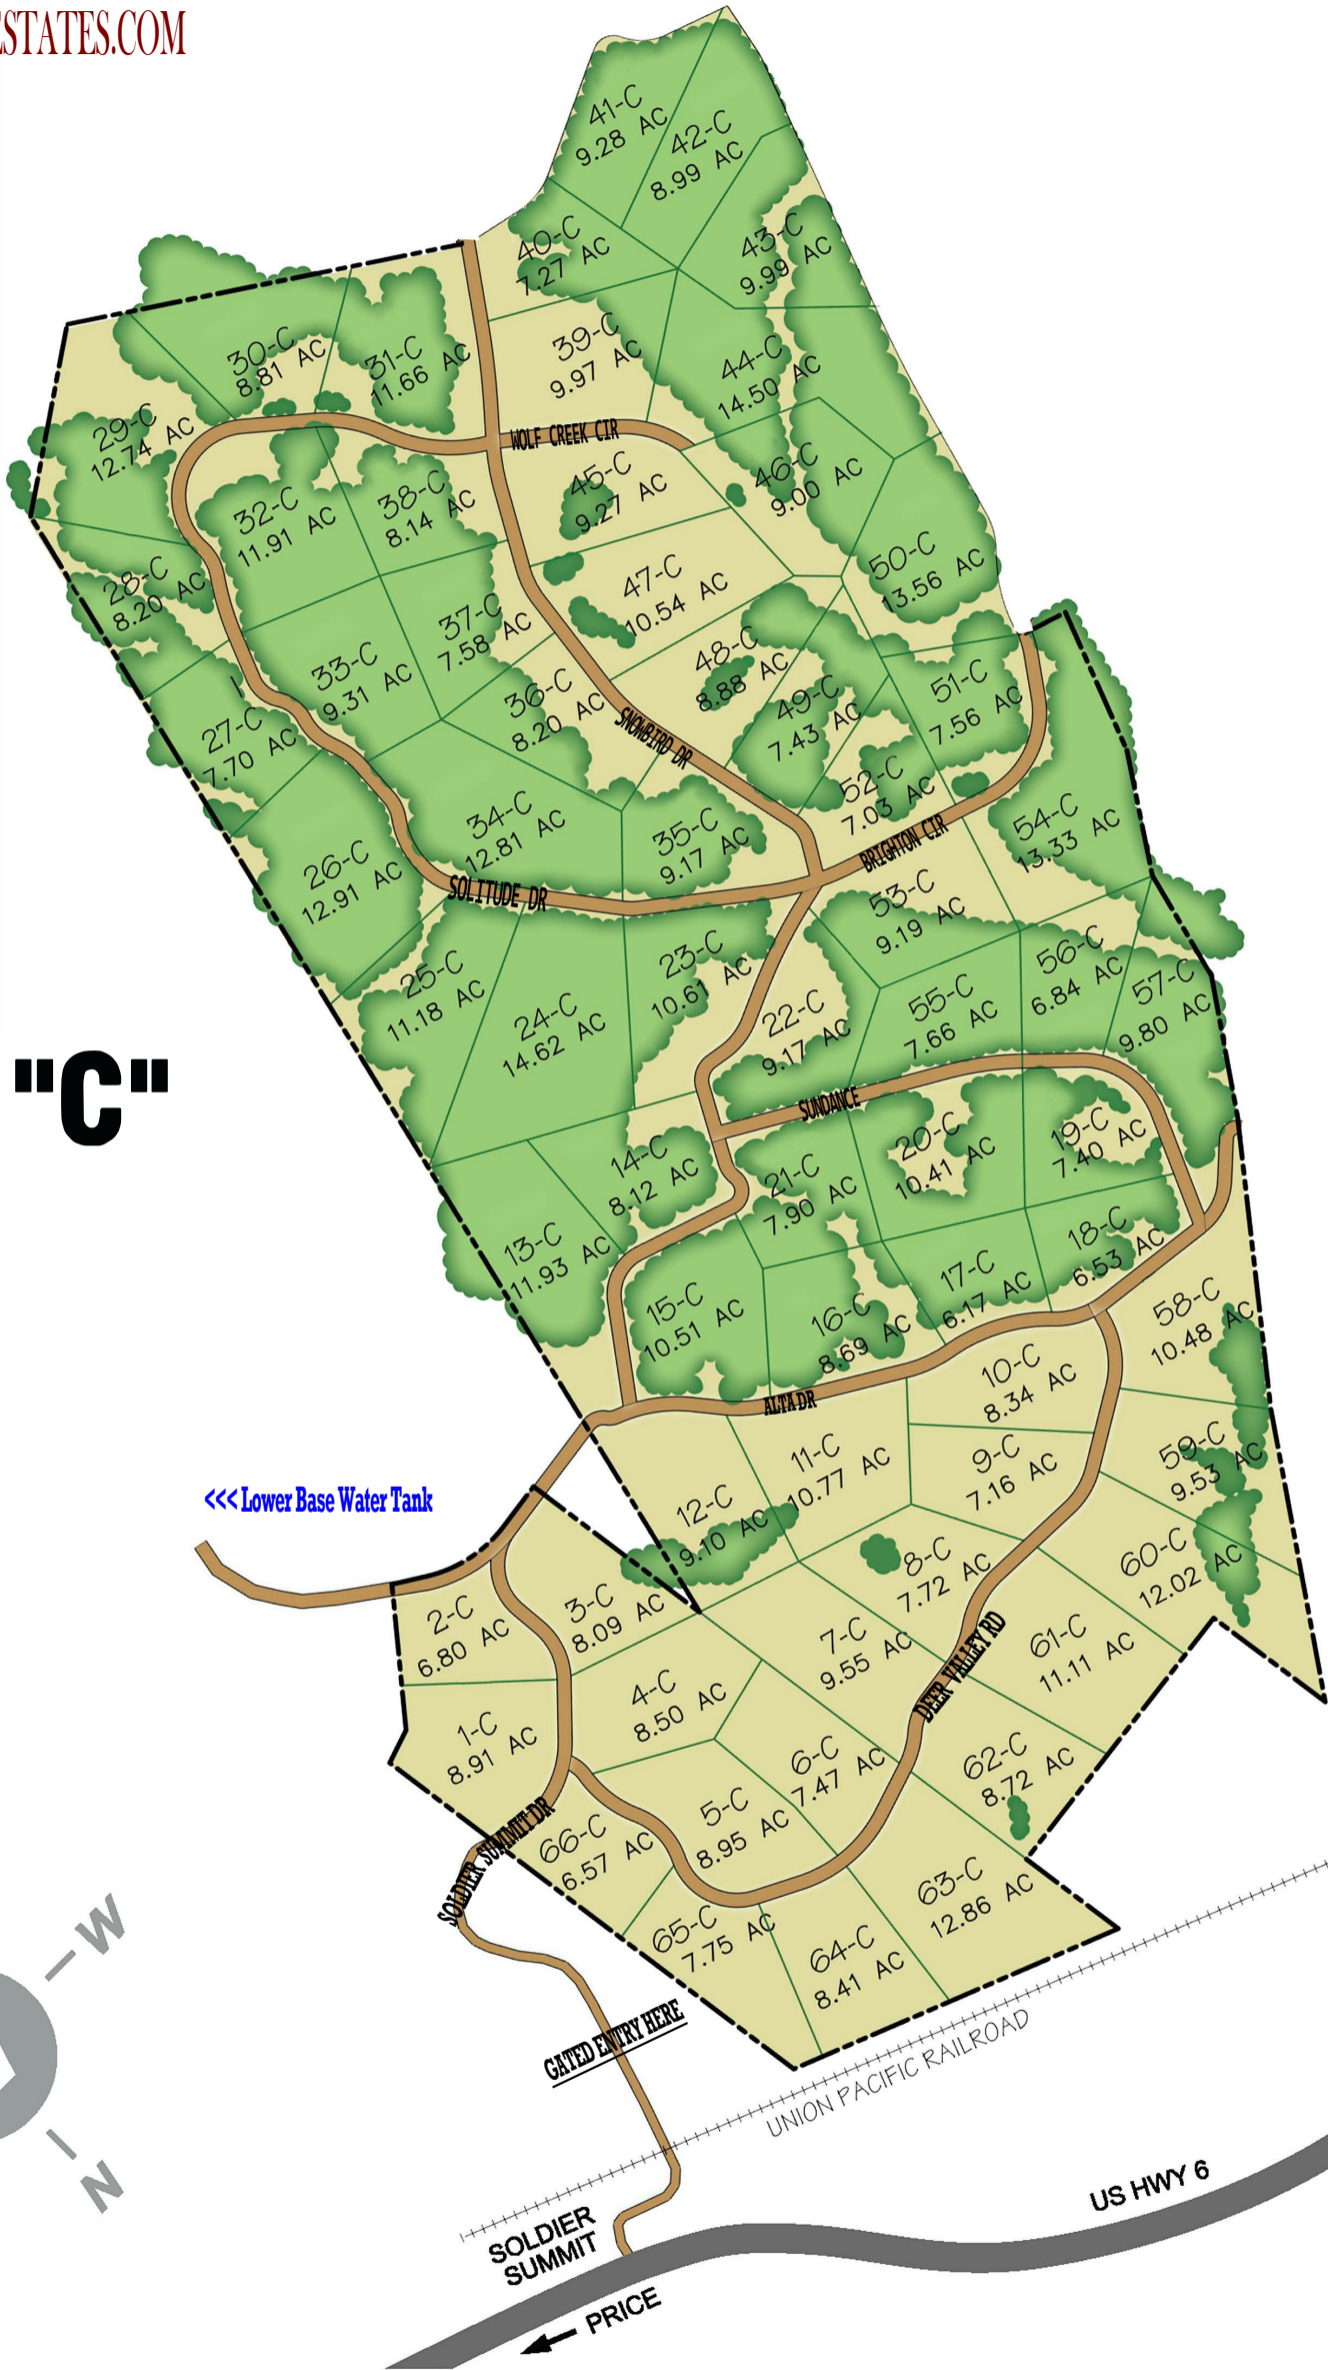

soldiersummitestates.com

Plat "D"

Plat "C"

SOLDIERSUMMITESTATES.COM

# Plat "C"

SOLDIER SUMMIT

GATED ENTRY HERE

UNION PACIFIC RAILROAD

US HWY 6

SPANISH FORK

<<< Lower Base Water Tank

SOLDIERSUMMITESTATES.COM

# Plat "D"